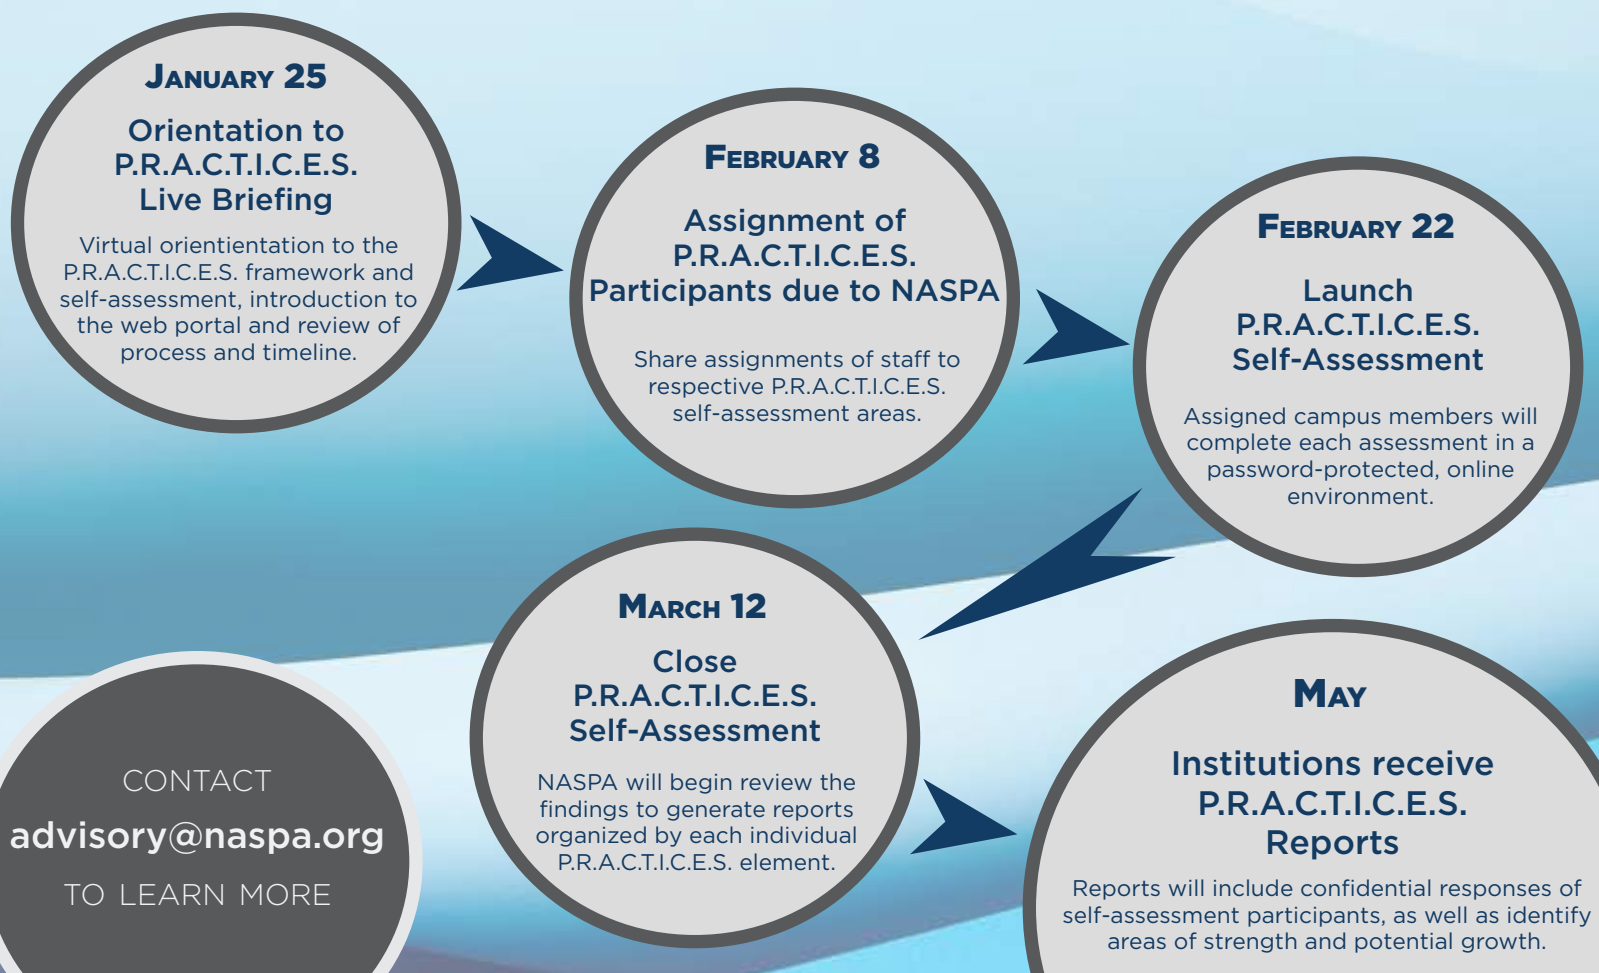

Join our  
**P.R.A.C.T.I.C.E.S.**  
**Spring 2021 Cohort**  
 for only \$795 to complete guided  
 self-assessments on nine critical  
 areas within your division of student  
 affairs.

- Support from NASPA Advisory Services staff
- Customized web portal
- P.R.A.C.T.I.C.E.S. reports for each module completed
- Two complimentary P.R.A.C.T.I.C.E.S. live briefings

**P.R.A.C.T.I.C.E.S. SPRING 2021 COHORT TIMELINE** JANUARY - MAY 2021

CONTACT  
[advisory@naspa.org](mailto:advisory@naspa.org)  
 TO LEARN MORE