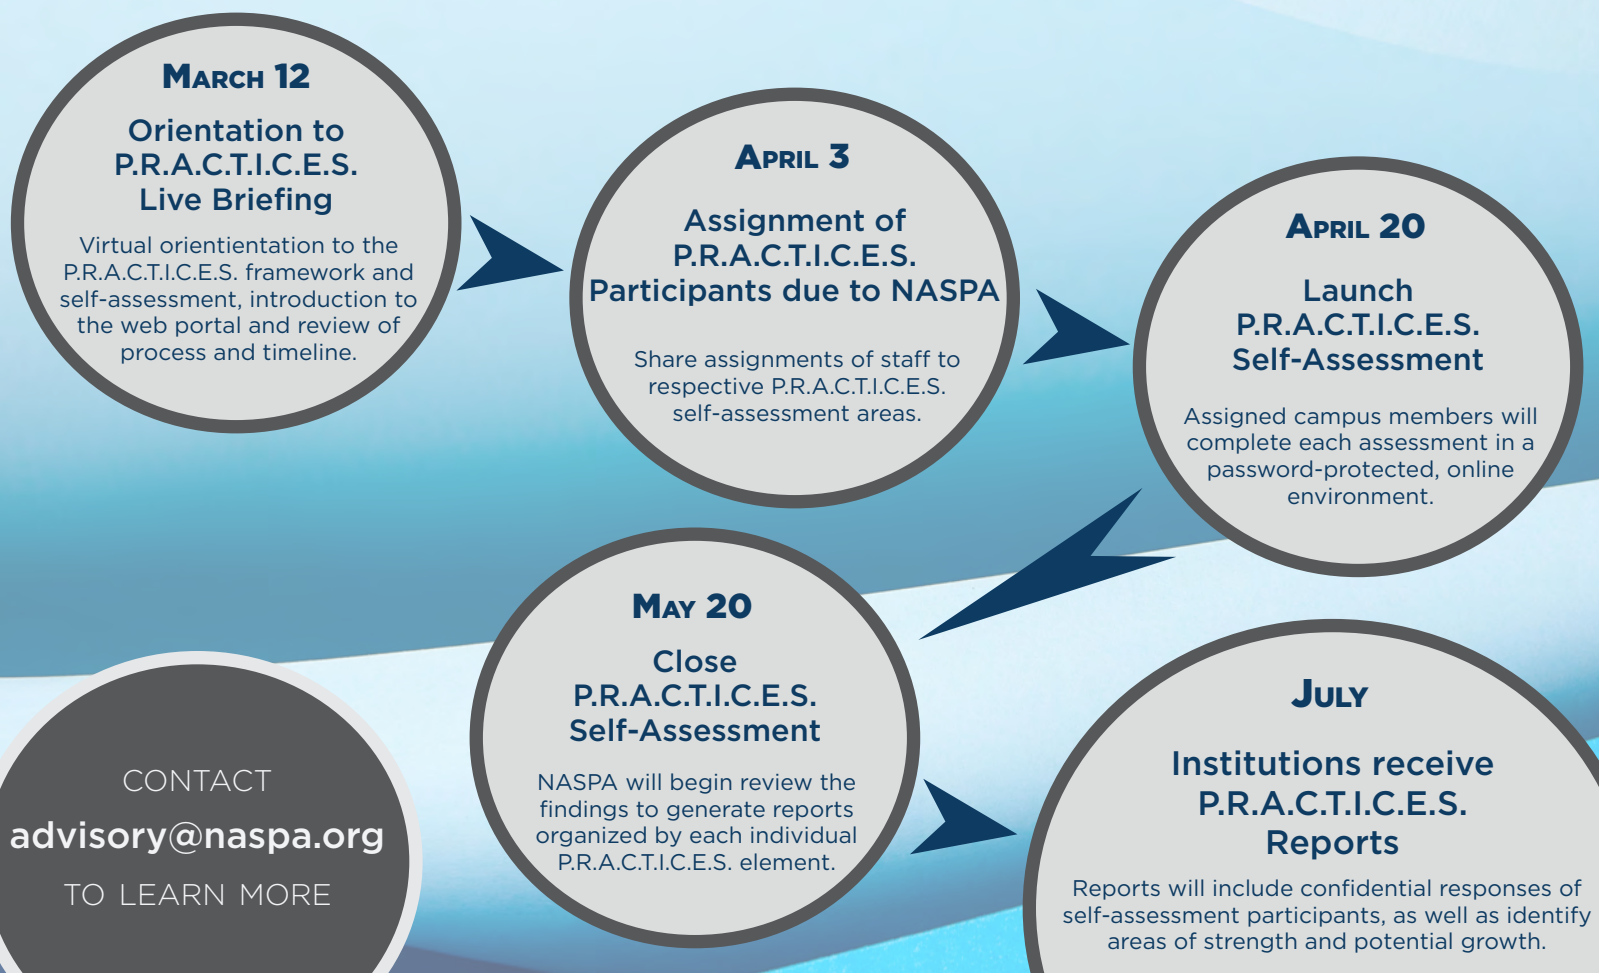

Join our
P.R.A.C.T.I.C.E.S.
Spring 2020 Cohort
 for only \$795 to complete guided
 self-assessments on nine critical
 areas within your division of student
 affairs.

- Support from NASPA Advisory Services staff
- Customized web portal
- P.R.A.C.T.I.C.E.S. reports for each module completed

powered by:  **NASPA** | **ADVISORY SERVICES**

P.R.A.C.T.I.C.E.S. SPRING 2020 COHORT TIMELINE MARCH - JULY 2020

CONTACT
advisory@naspa.org
 TO LEARN MORE